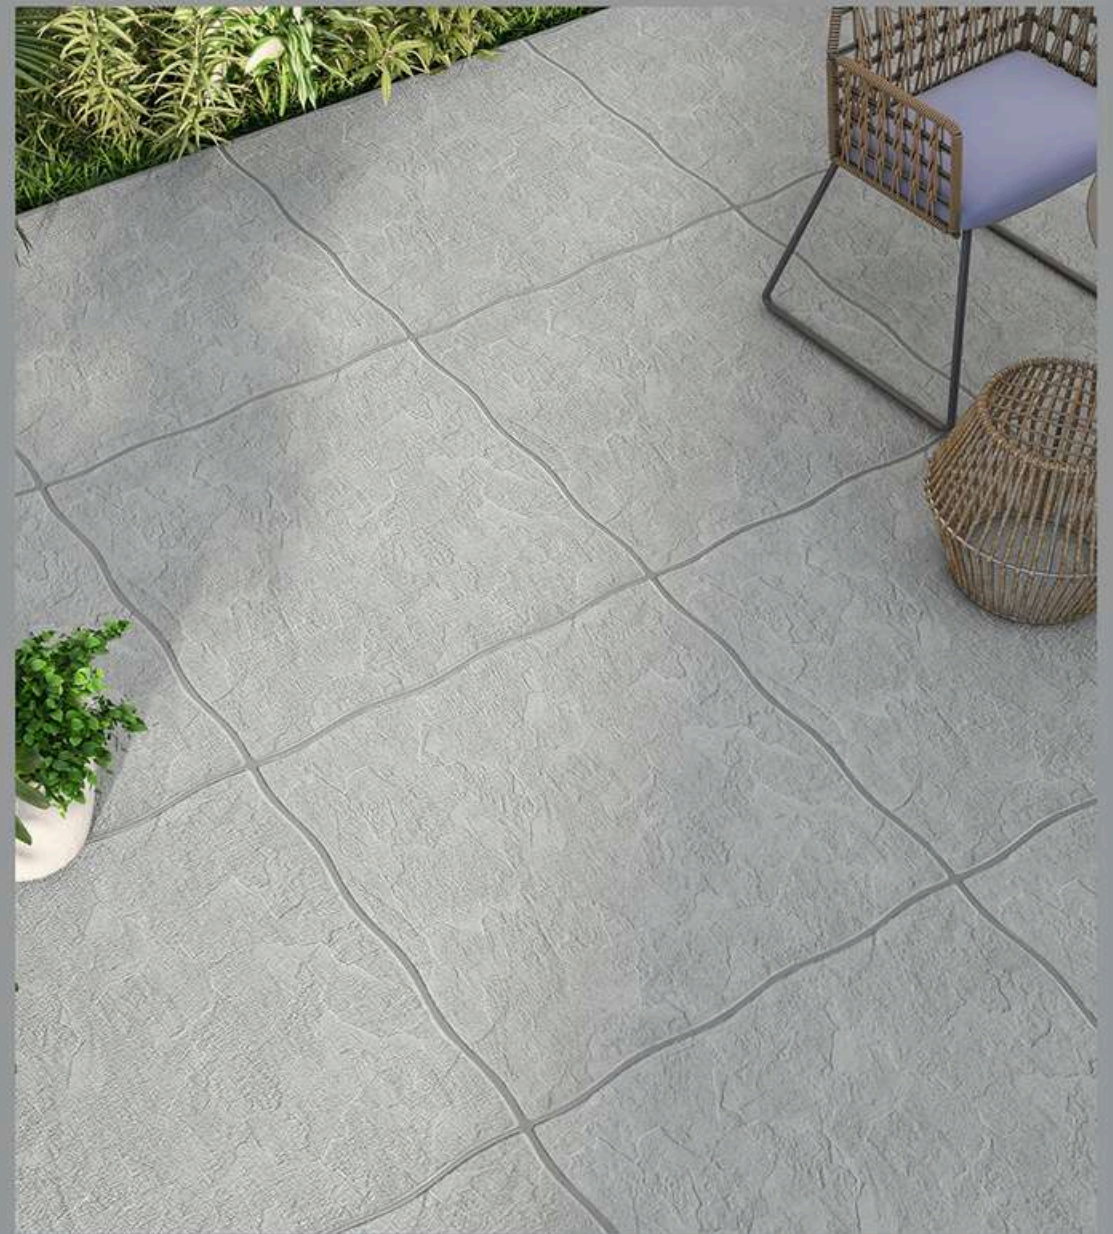

## Fine Dine

Hookup - 12  
500x500mm | Finish - Matt

3mm  
Space

LUXERA  
SURFACE  
CRAFTING THE ERA OF LUXURY

Back Yard

Hookup - 14  
500x500mm | Finish - Matt

3mm  
Space

LUXERA  
SURFACE  
CRAFTING THE ERA OF LUXURY