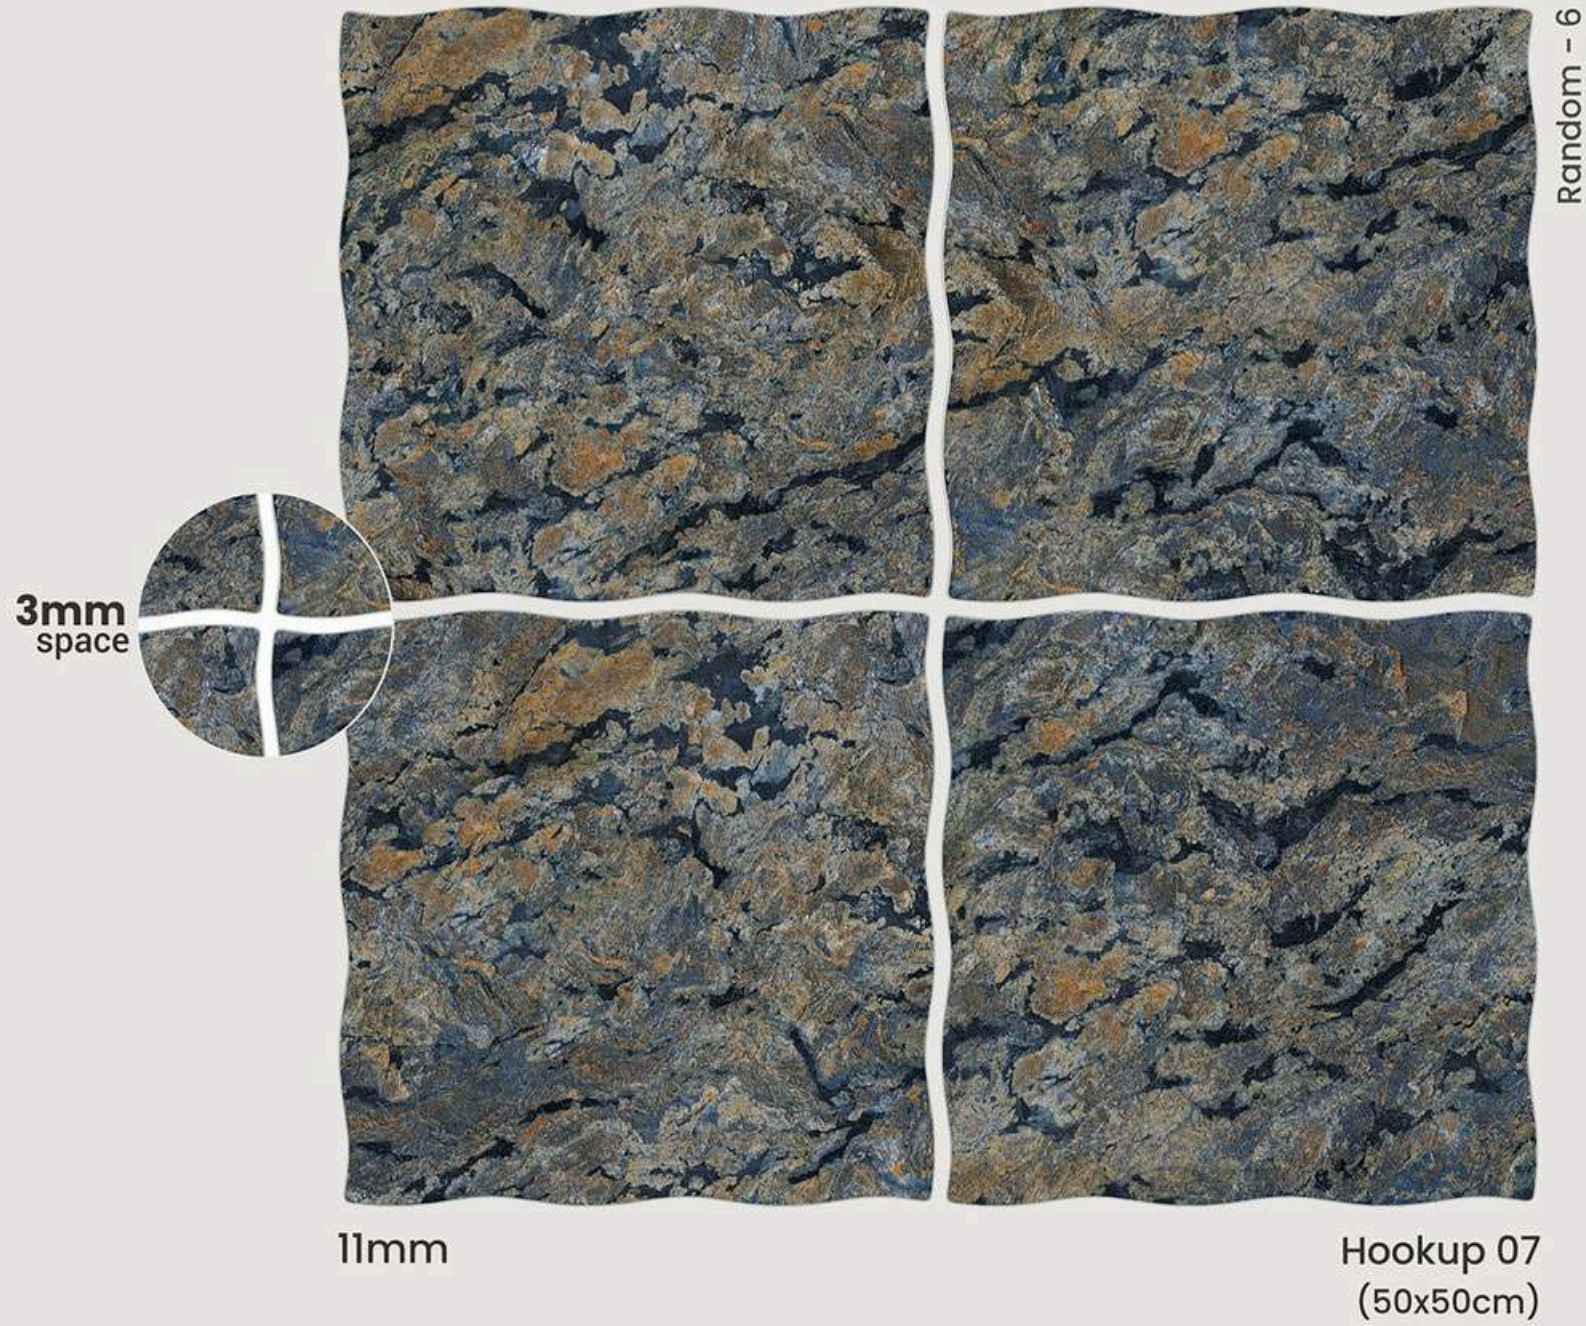

**Patio**

 Hookup - 06  
500x500mm | Finish - Matt

 3mm  
Space

 **LUXERA  
SURFACE**  
CRAFTING THE ERA OF LUXURY

Hookup - 07  
500x500mm | Finish - Matt

3mm  
Space

 **LUXERA  
SURFACE**  
CRAFTING THE ERA OF LUXURY