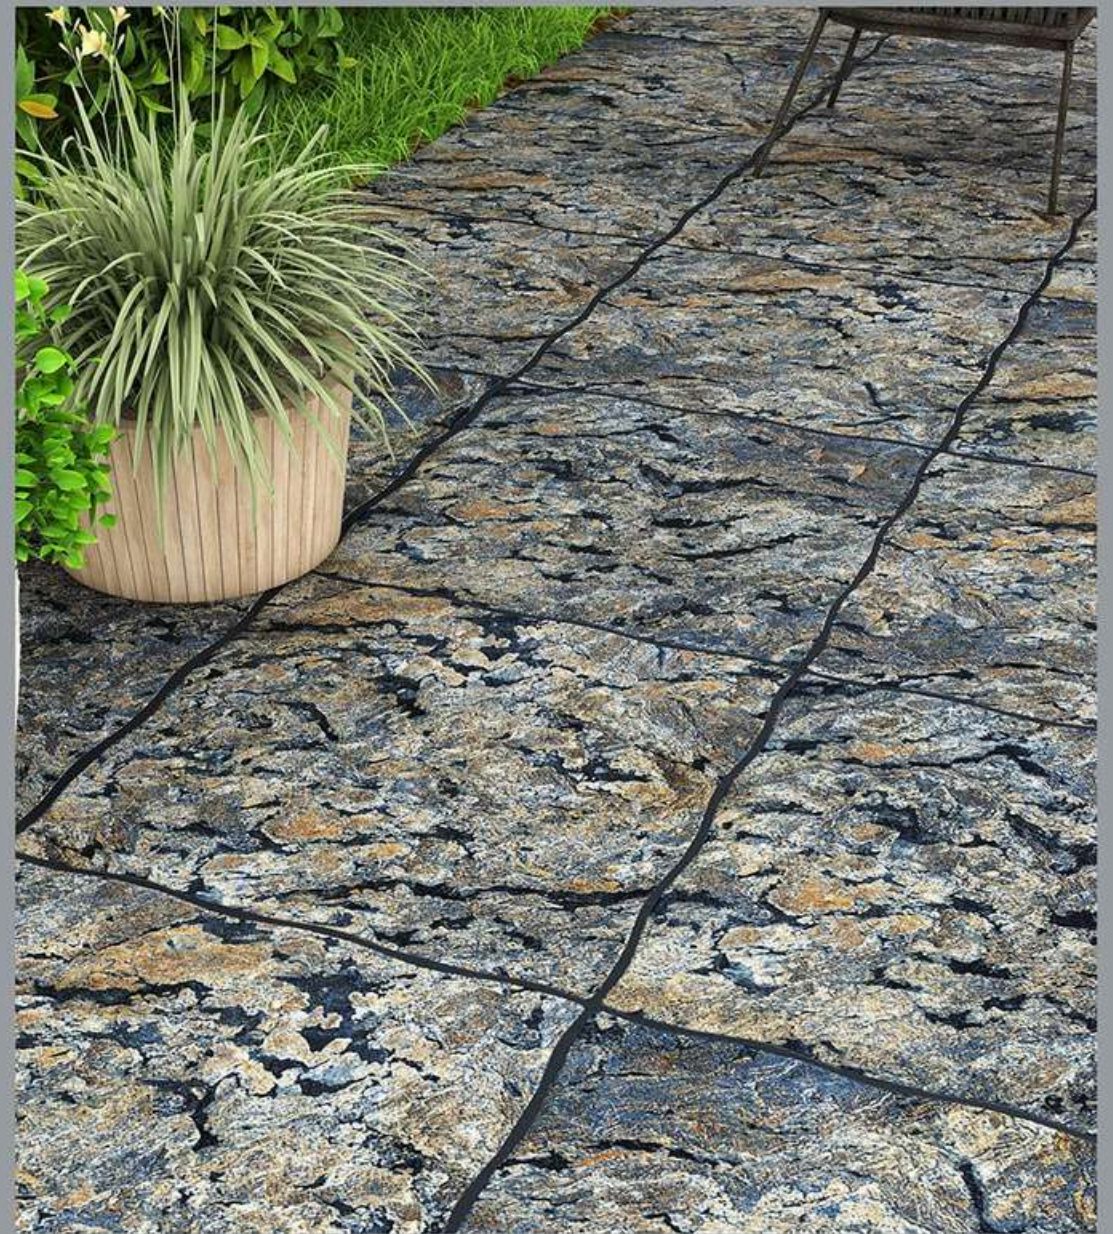

## Back yard

Give the garden area of your homes and spaces a practical makeover with the resilient and all-purpose tiles from the Hookup Collection. The tiles are weatherproof, resist discoloration in the sun, and are ideal for moist, wet, and slippery conditions outdoors.