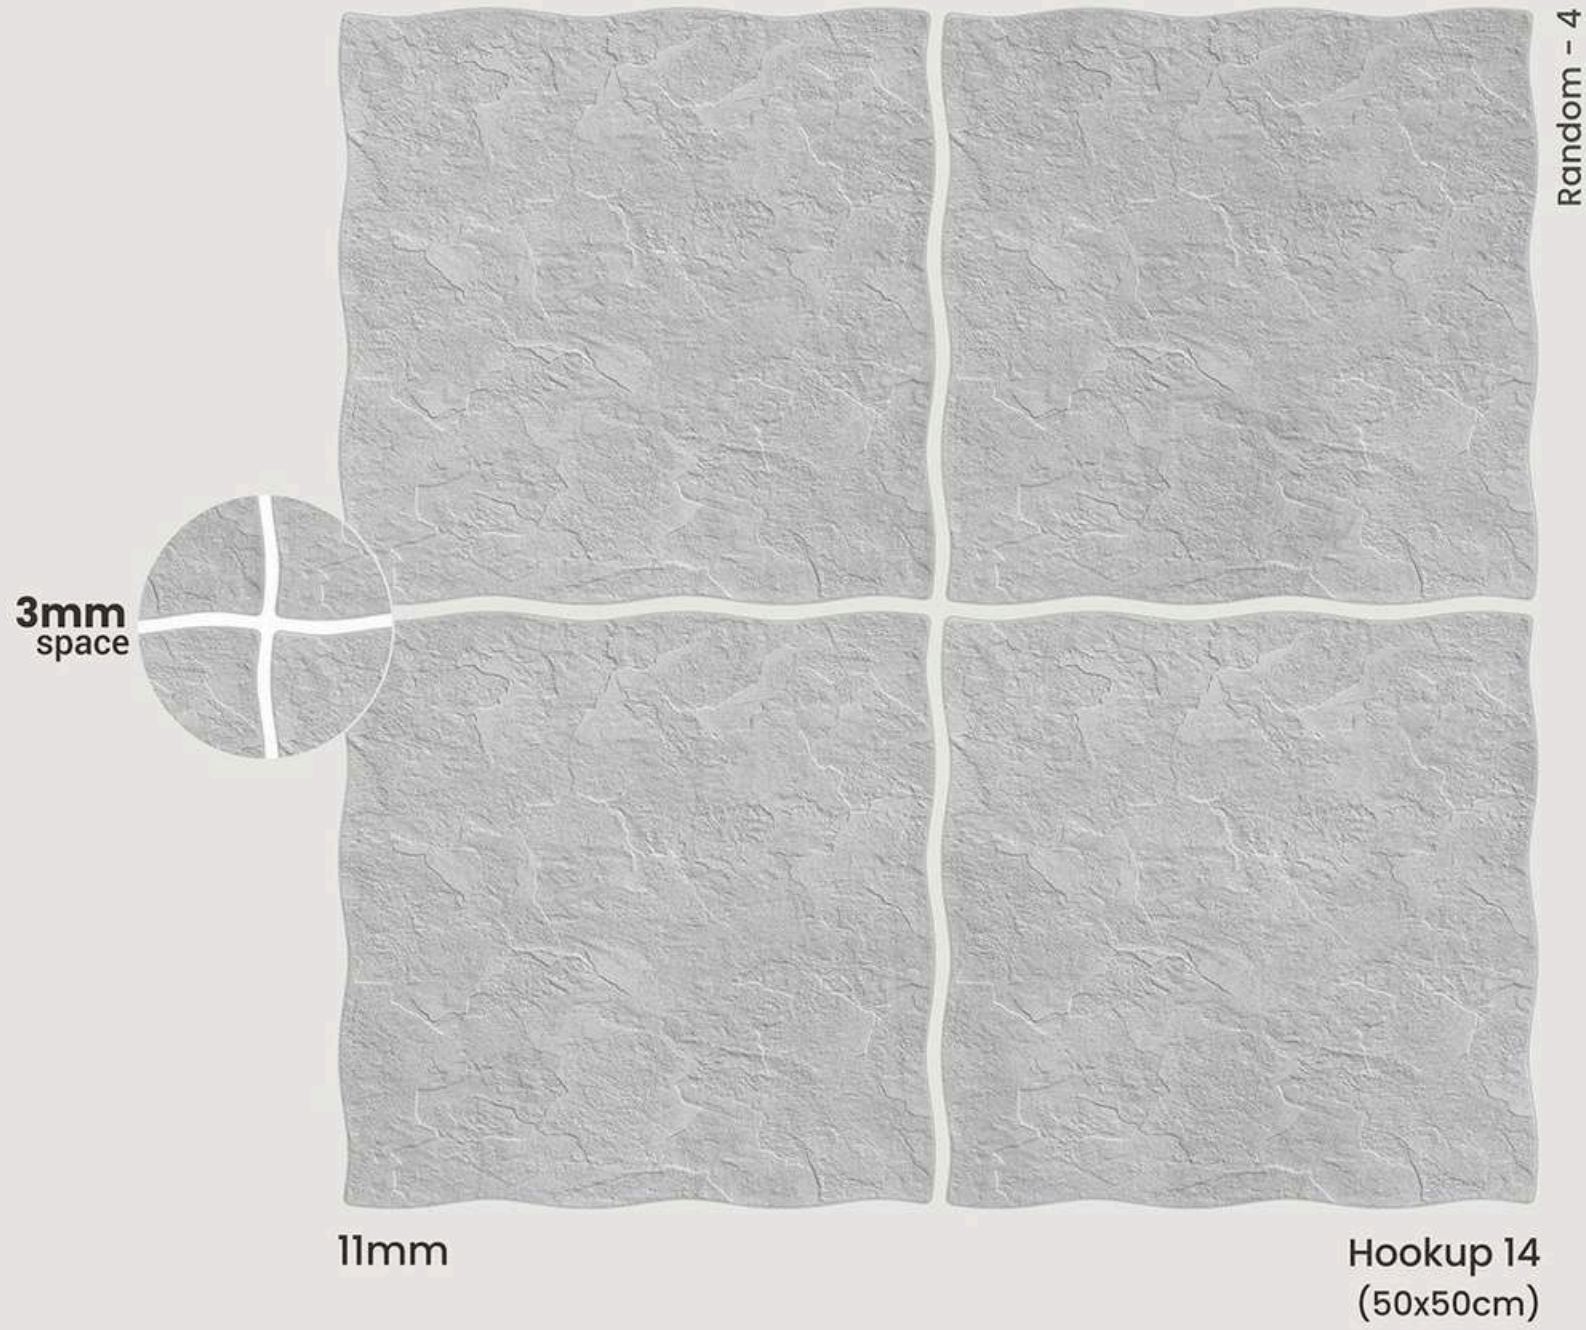

## Fine Dine

Hookup - 12  
500x500mm | Finish - Matt

3mm  
Space

LUXERA  
SURFACE  
CRAFTING THE ERA OF LUXURY

Back Yard

Hookup - 14  
500x500mm | Finish - Matt

3mm  
Space

LUXERA  
SURFACE  
CRAFTING THE ERA OF LUXURY