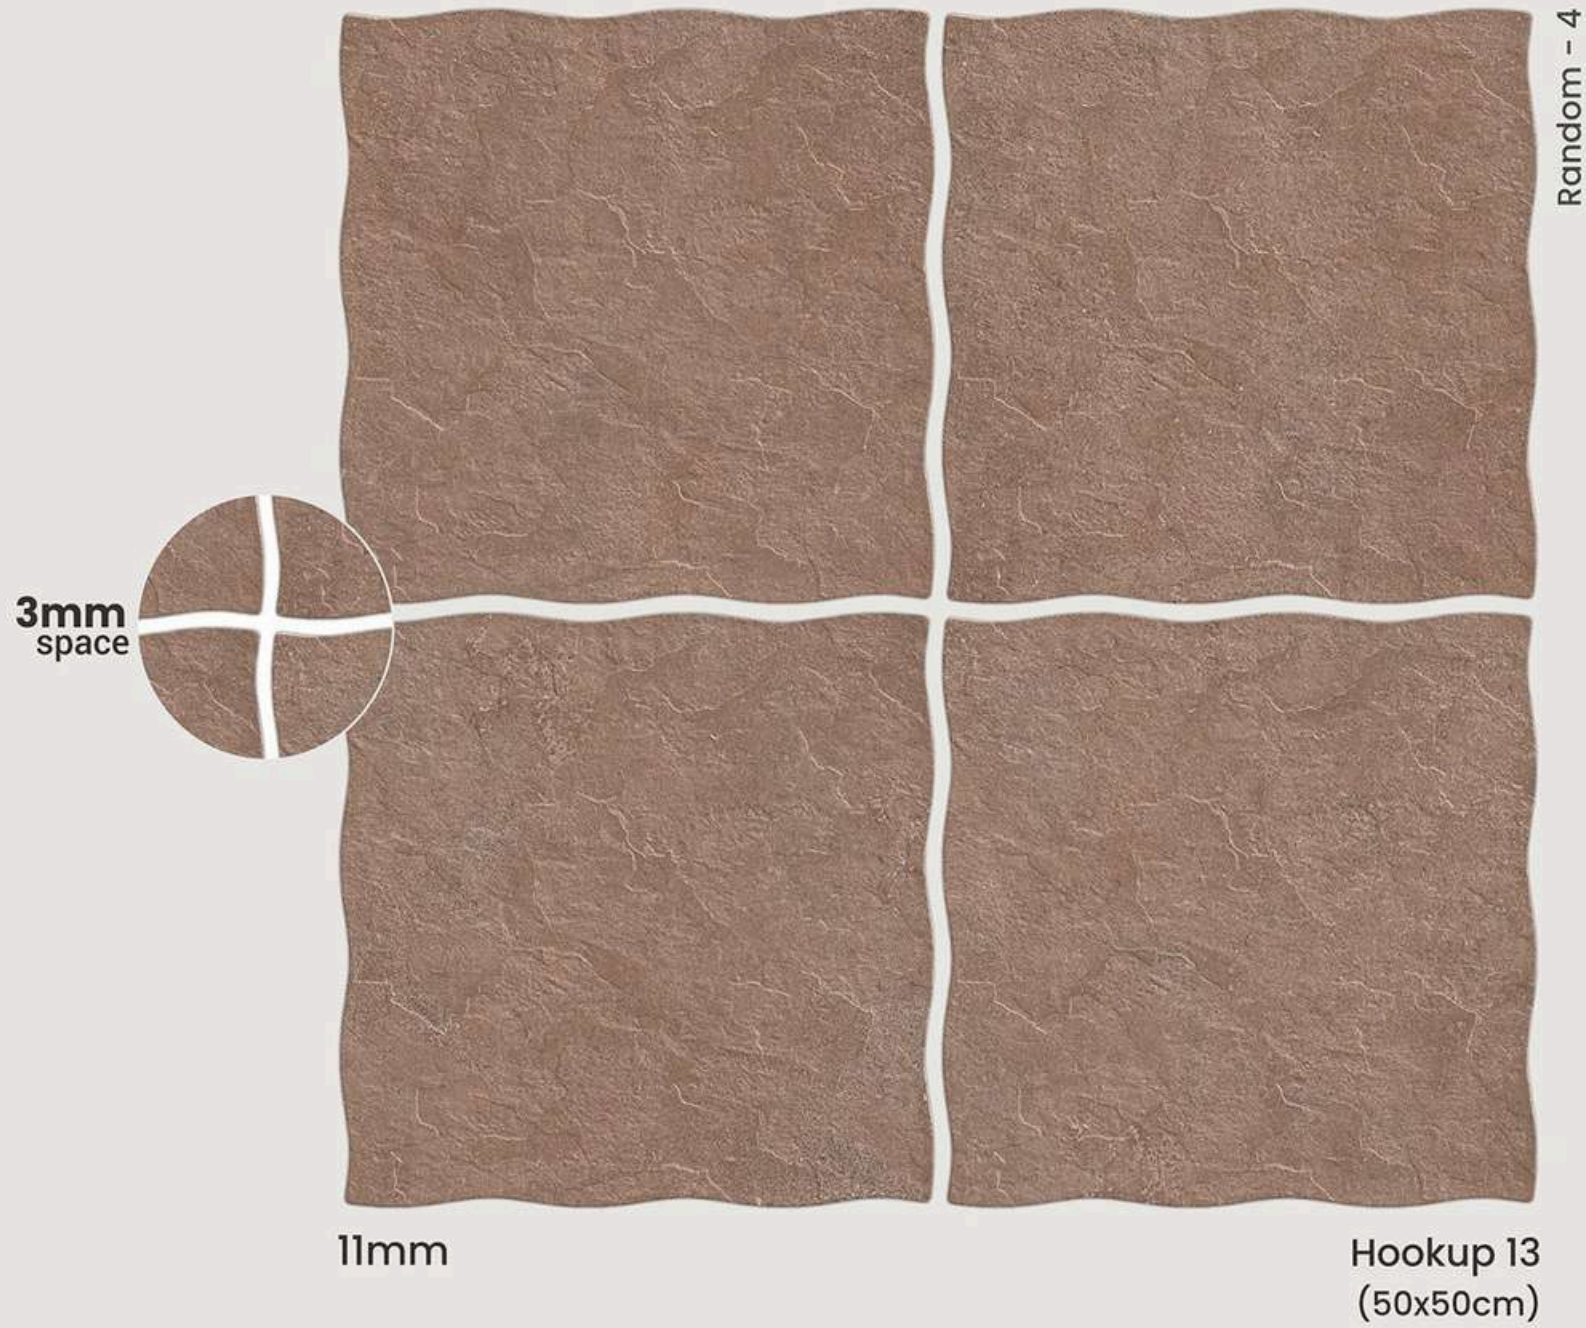

## Fine Dine

Hookup - 12  
500x500mm | Finish - Matt

3mm  
Space

LUXERA  
SURFACE  
CRAFTING THE ERA OF LUXURY

Back Yard

Hookup - 14  
500x500mm | Finish - Matt

3mm  
Space

LUXERA  
SURFACE  
CRAFTING THE ERA OF LUXURY