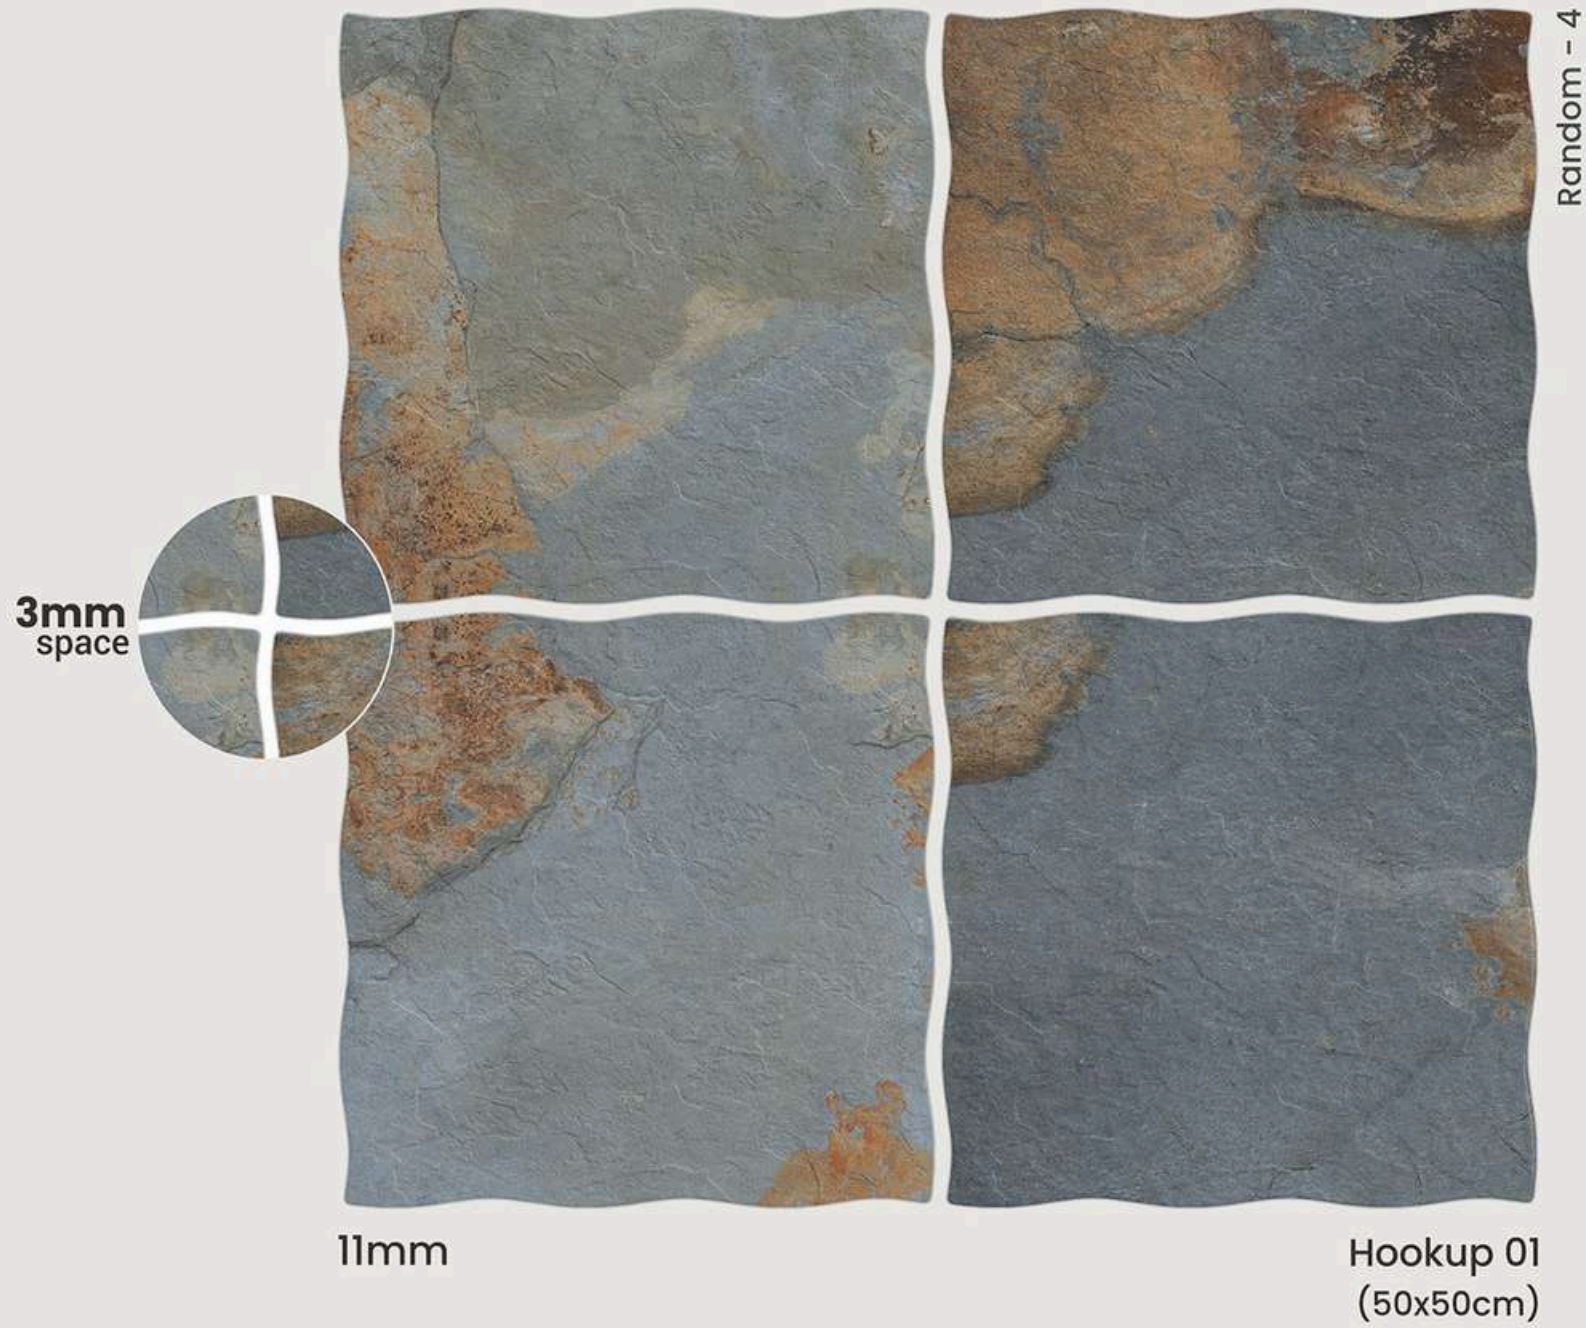

interlock  
collection

500 x 500 MM | 50 x 50 CM

Hookup - 01  
500x500mm | Finish - Matt

3mm  
Space

 **LUXERA  
SURFACE**  
CRAFTING THE ERA OF LUXURY